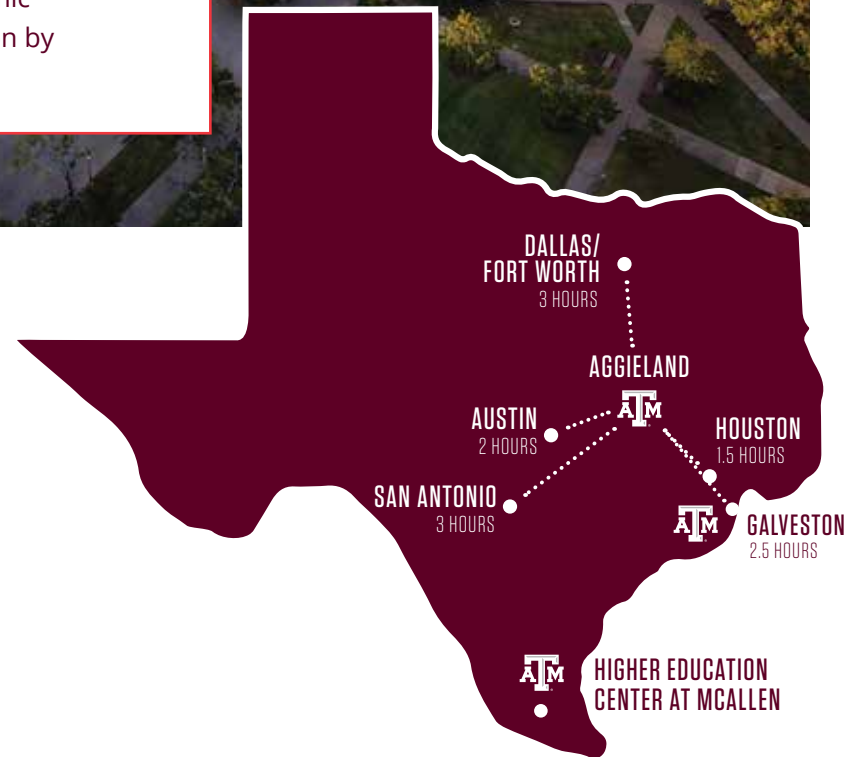

You just have to see it to believe it.

There's always something happening at Texas A&M. To find out more about events held on campus please visit admissions.tamu.edu/events.

You can also register for a campus visit, including an academic appointment, campus walking tour and an admission session by visiting visit.tamu.edu.

AGGIELAND SATURDAY

admissions.tamu.edu/agsat

AGGIELAND INFORMATION DAY

admissions.tamu.edu/infoday

BACKED BY THE BEST

Contact your regional advisor or stop by a Texas A&M Regional Prospective Student Center near you.